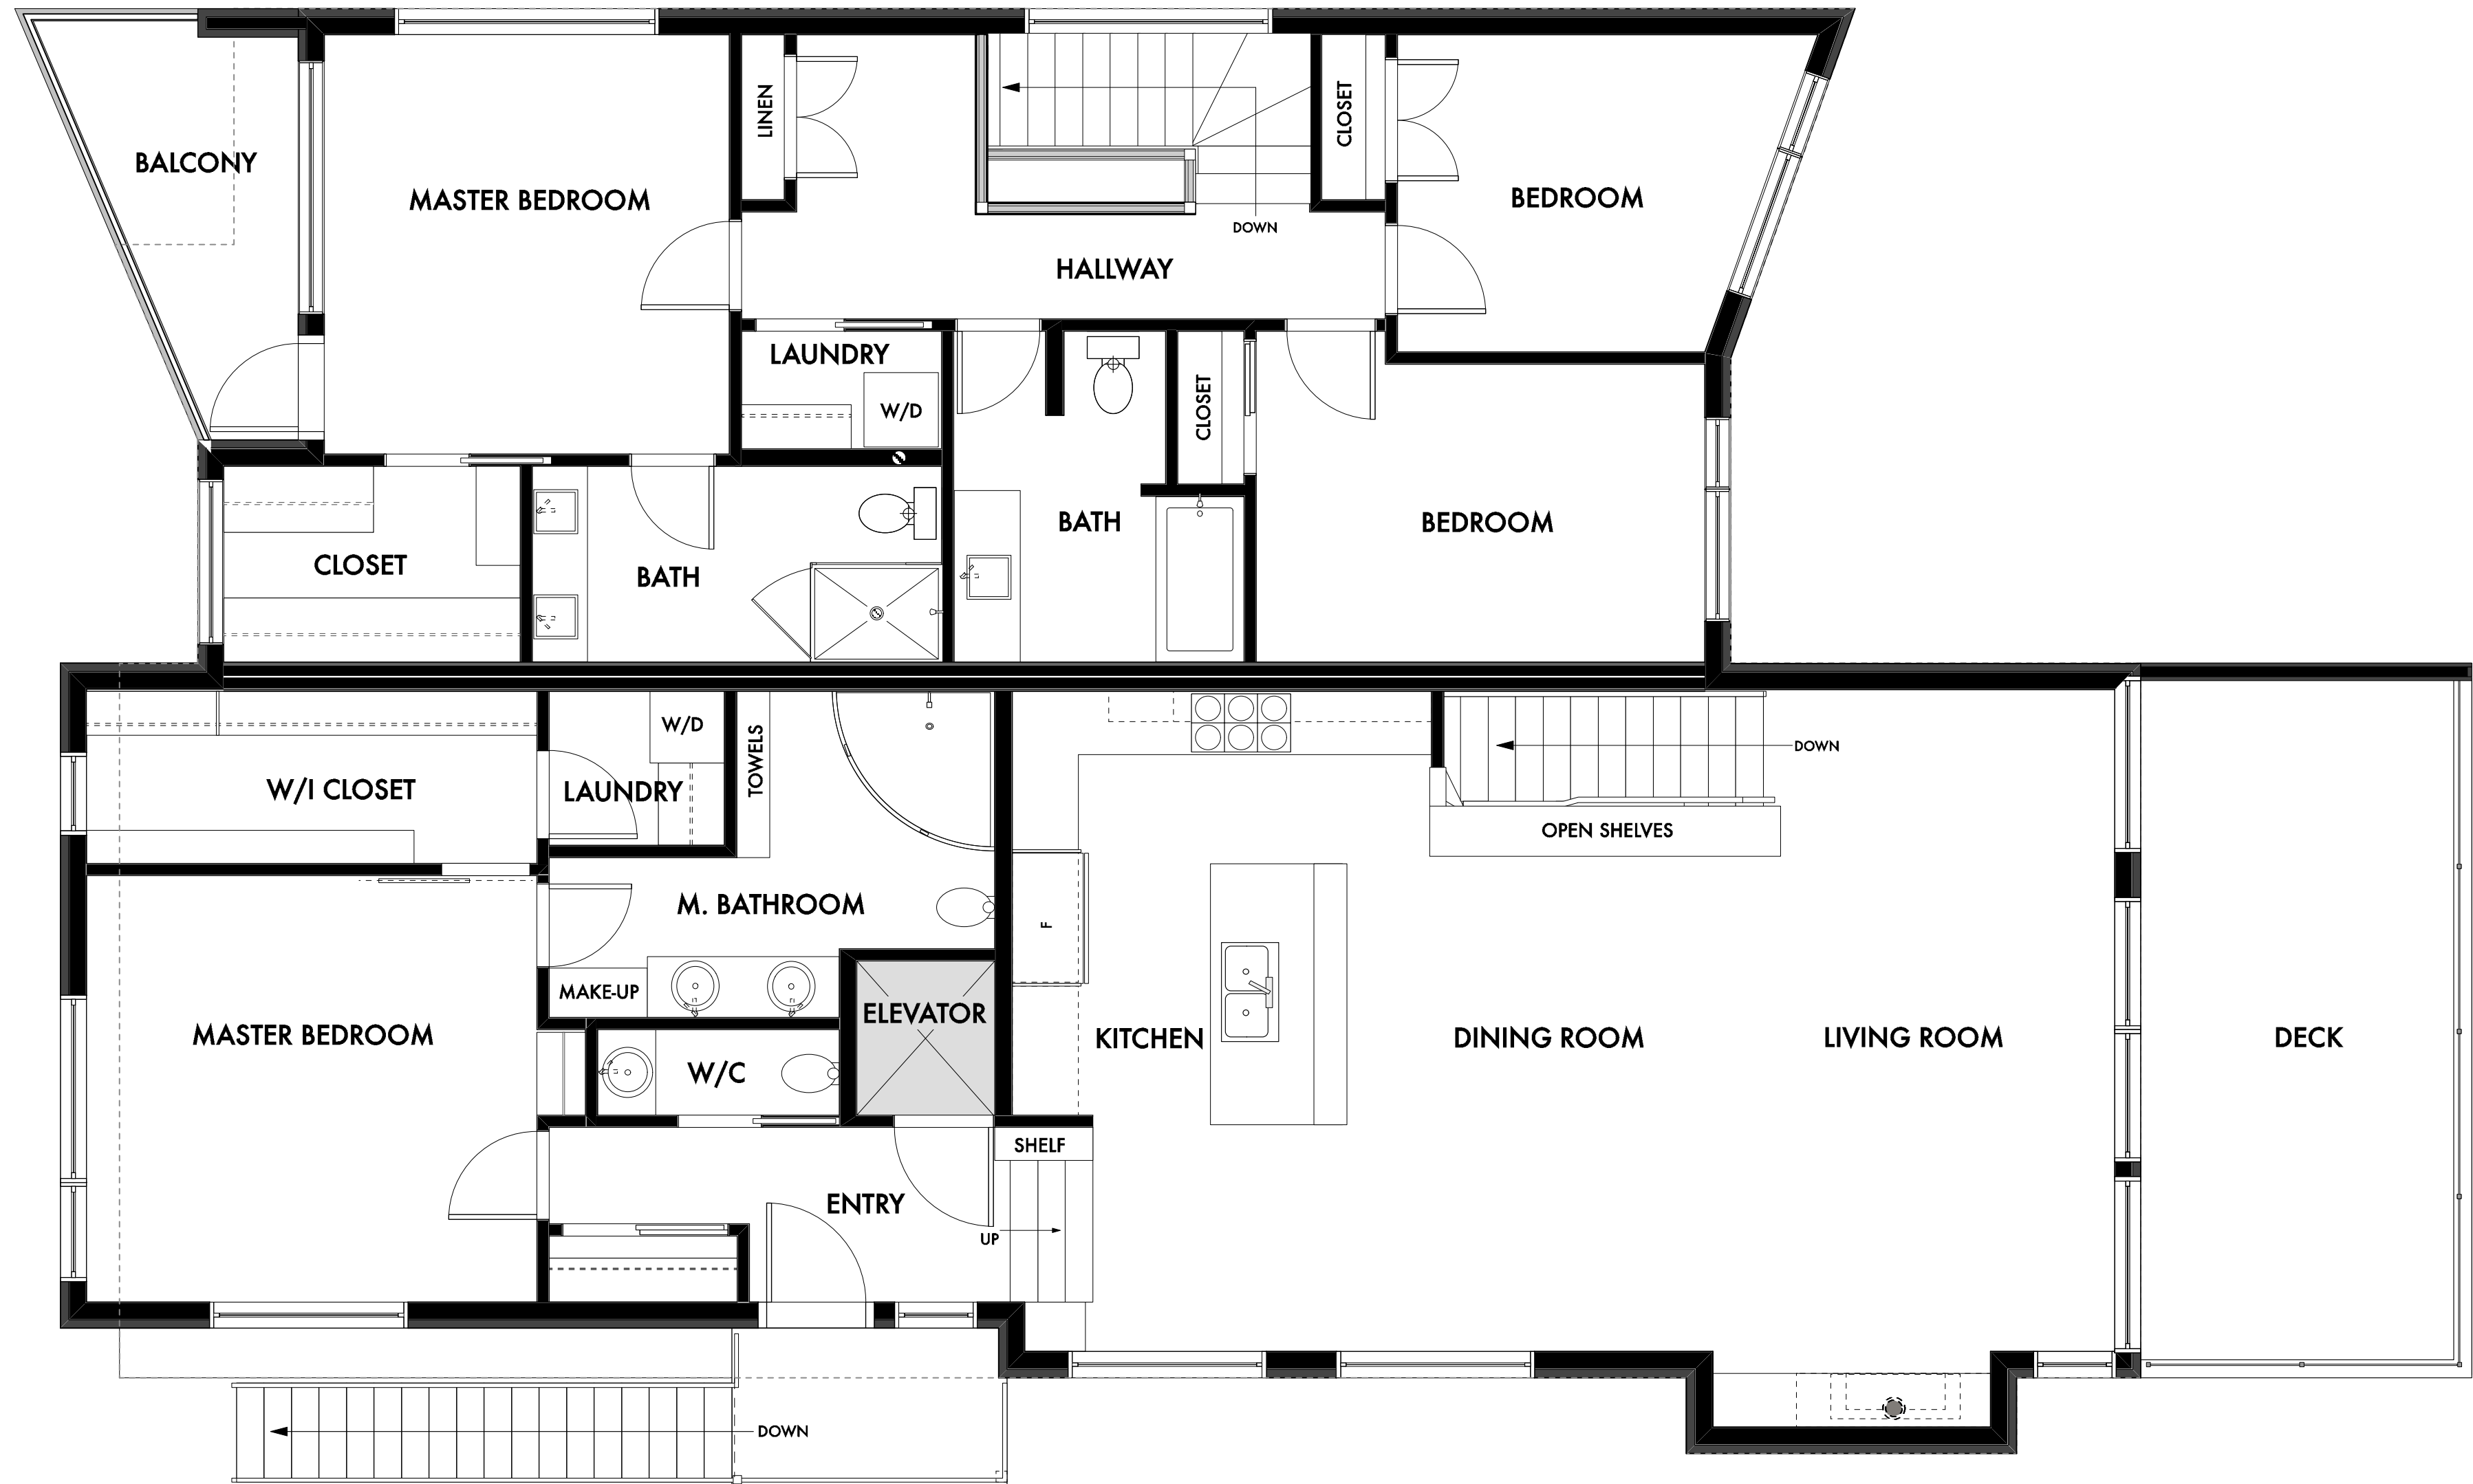

NORTH UNIT

SOUTH UNIT

SECOND FLOOR

NORTH UNIT: 897 SQ.FT.
SOUTH UNIT: 1293 SQ.FT.